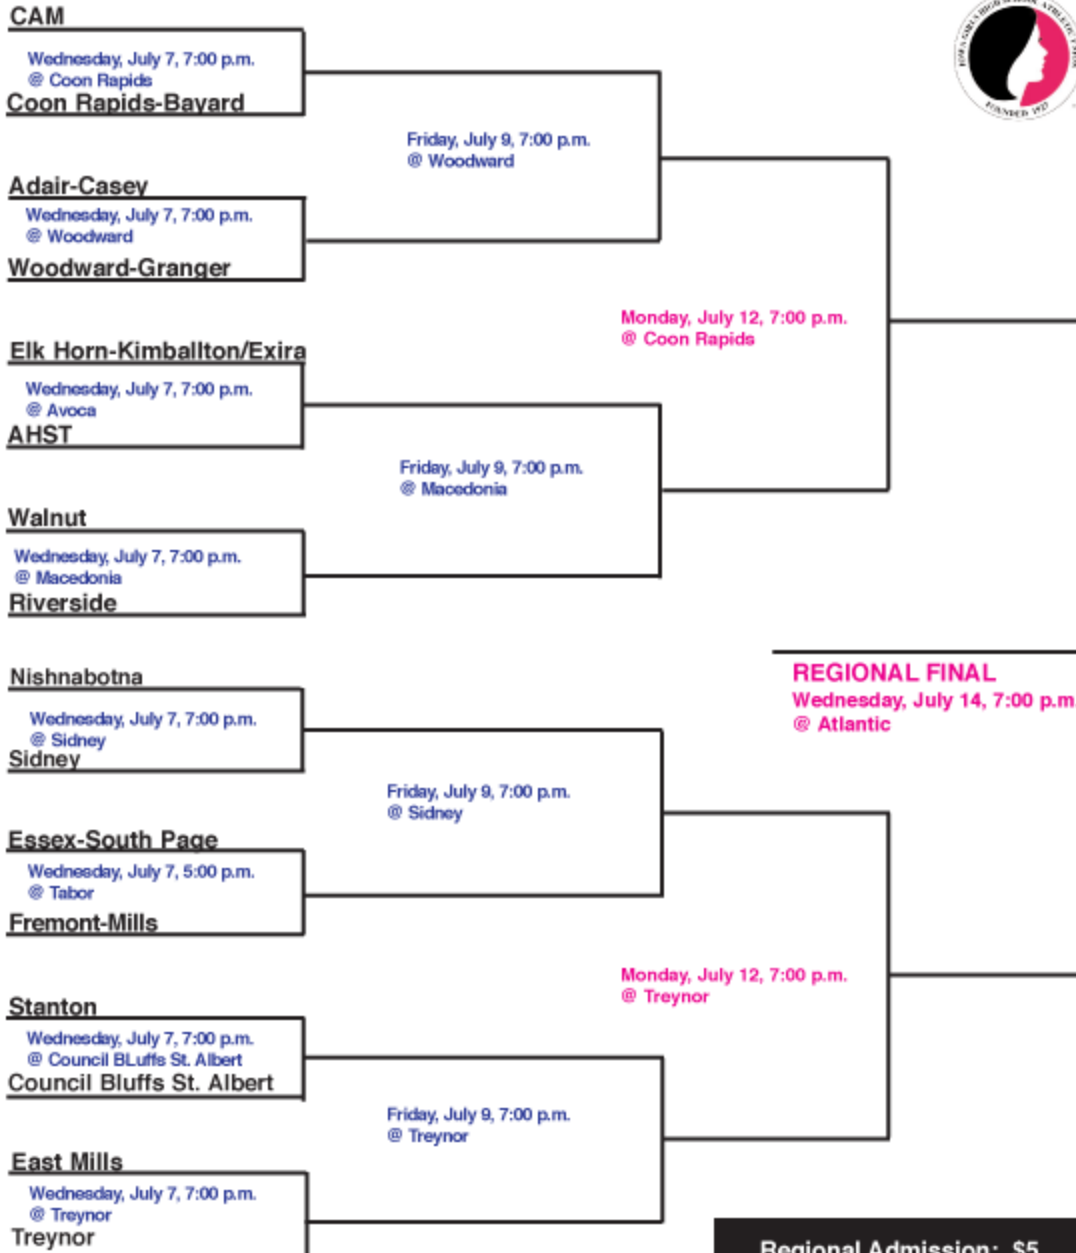

2010 Class 1A Regional Softball - Region 8

Wednesday, July 7; Friday, July 9; Monday, July 12; Wednesday, July 14

Regional Admission: \$5