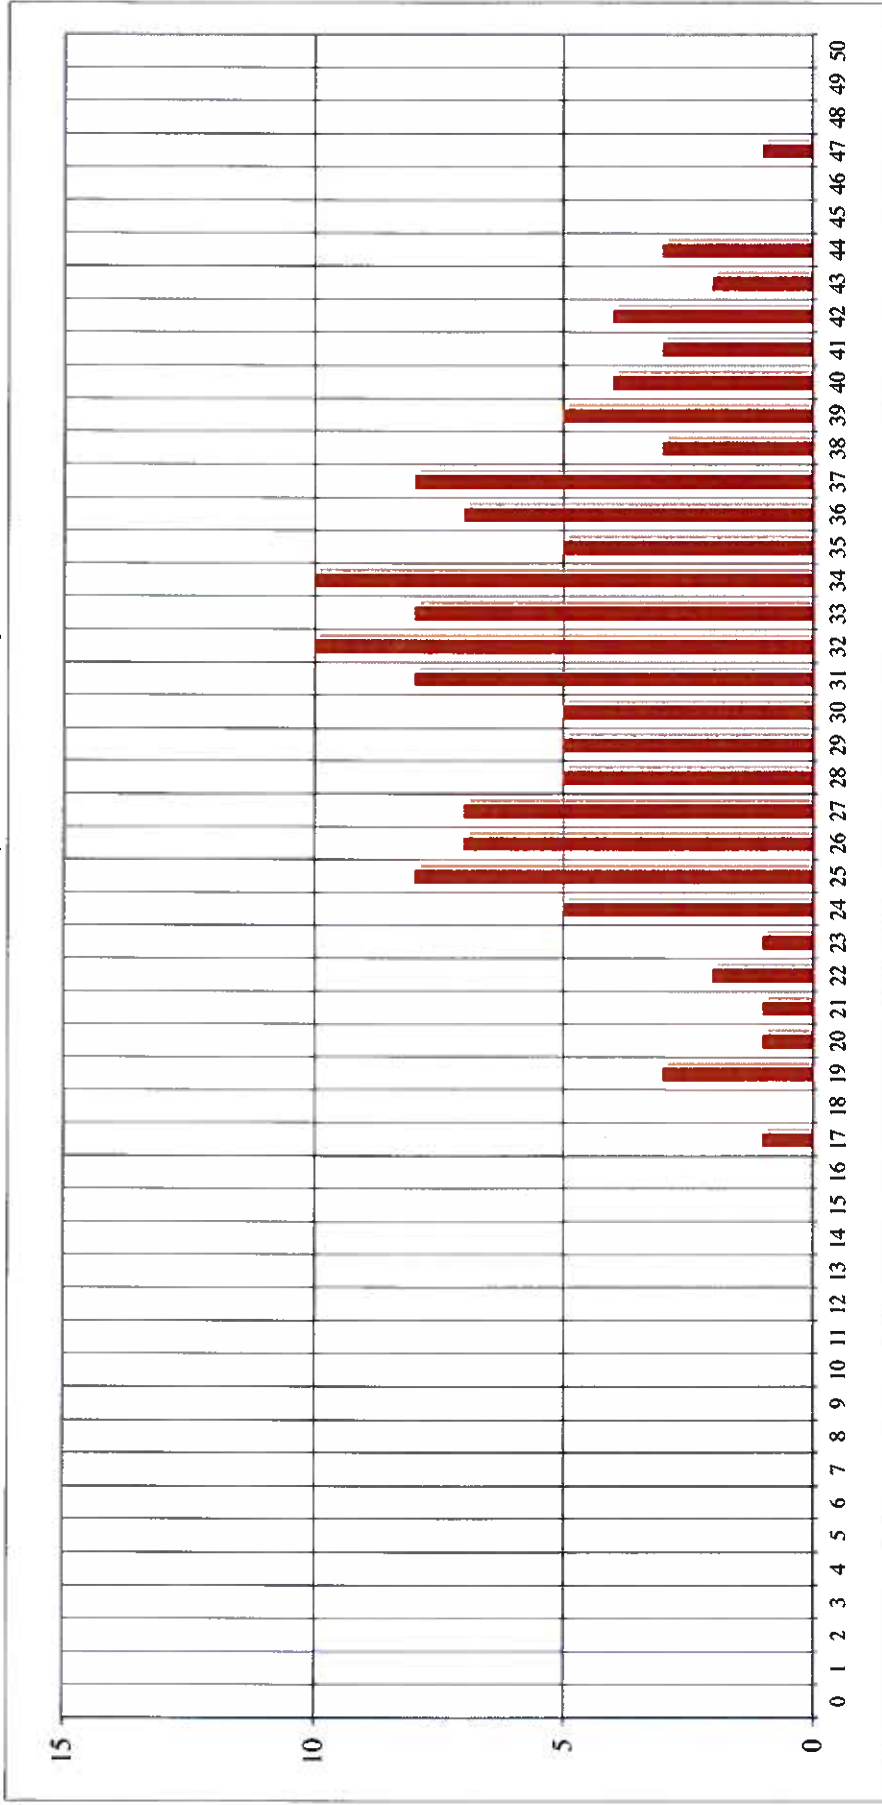

Grade 6 State Reports - 2010
Frequency Distribution of Individual Scores
(The maximum score possible is 50.)

Frequency Distribution and Average Score for Individual Tests 1-5
(The maximum scores possible for each test is 10.)

# Correct	0	1	2	3	4	5	6	7	8	9	10	Avg. Score	
Test #1	0	0	0	0	1	2	1	8	18	45	57	132	9.05
Test #2	0	3	2	11	20	23	31	21	15	6	0	132	5.62
Test #3	1	1	5	19	30	26	19	18	18	3	3	132	5.08
Test #4	0	1	3	7	28	28	26	22	15	0	2	132	5.53
Test #5	0	2	3	4	12	14	24	24	17	16	16	132	6.74